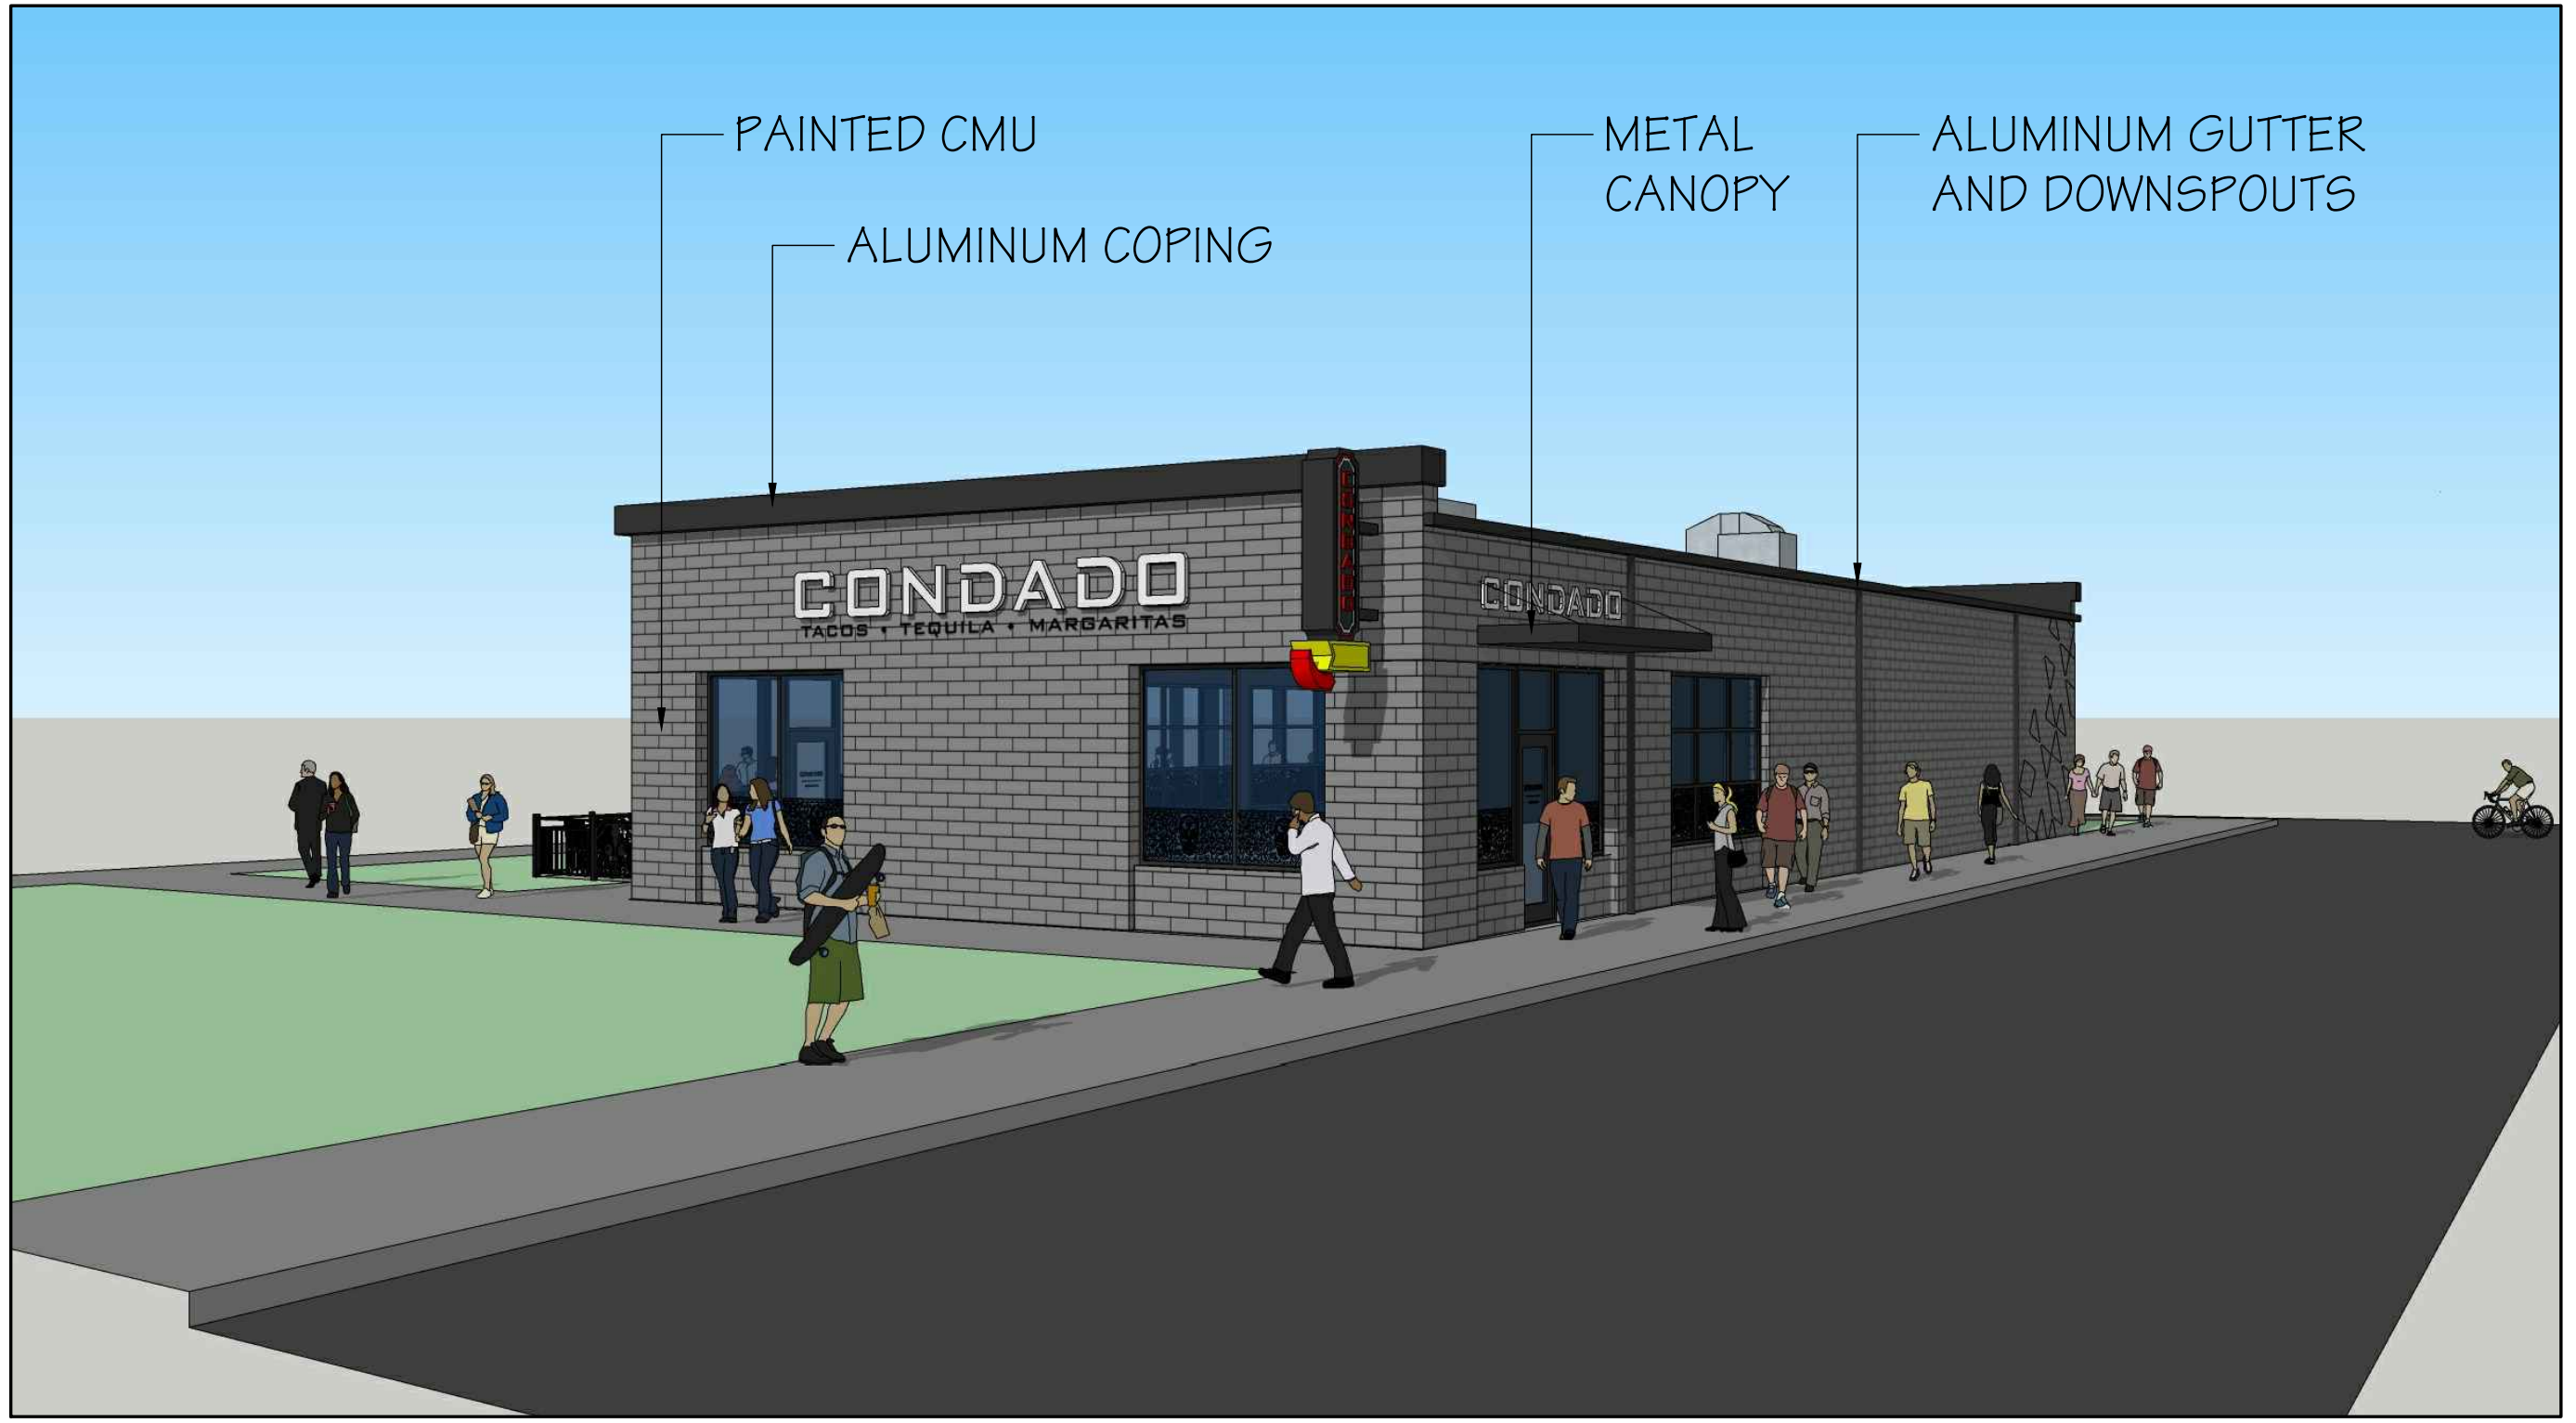

PAINTED CMU

PAINTED METAL RAILING

PAINTED METAL TRELLIS

ALUMINUM OVERHEAD DOOR

ALUMINUM COPING

GLASS AND ALUMINUM STOREFRONT

EXTERIOR - IMAGE 1

SCALE: N.T.S.

CONDADO | Andersen Township | 7887 Beechmont Ave. Cincinnati, OH

July 17, 2021

EXTERIOR - IMAGE 3

SCALE: N.T.S.

CONDADO | Andersen Township | 7887 Beechmont Ave. Cincinnati, OH

July 17, 2021